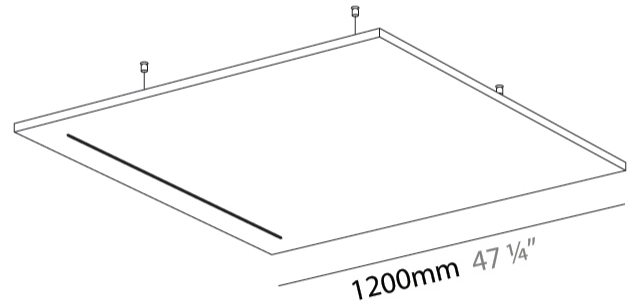

GENERAL

Series: Just Black Acoustic
Brand: Prolicht
Division: Architectural
Mounting Type: Suspension
Mounting Location: Ceiling

PHYSICAL

Shape: Square
Length (mm): 1200
Length (in): 47 1/4
Width (mm): 1200
Width (in): 47 1/4
Height (mm): 41
Height (in): 1 5/8

Light Distribution: Direct
Fixture Finish: [ANC / ASH / BNA / BTC / BZE / CEL / EGG / EVG / FOG / FOS / FST / FUA / IRI / IRO / KHA / LIC / LIM / MER / MSN / MUS / ONX / PEA / PLU / POL / PPY / RAY / ROY / RST / STE / SWD / TAN / TAU](#)

Holder Finish: [SSR / BKV / CWI / CRY / HAB / LAG / UFT / ITA / RUA / RUR / MIC / FTG / MYG / TWT / LOD / PUS / FRO / FUP / KIA / POP / BLS / SPG / MEY / GOH / GUM / CHC / COM / ABZ / JAG](#)

Fixture Material: Aluminum
Cable Details: [2,000mm / 6,000mm Transparent Cable](#)

ELECTRICAL

Lamp Type: LED
Input Wattage (W): 23
Total Output Wattage (W): 20.9
Dimming: Non-Dimmable
Driver Included: No
Driver Location: Remote
Driver Type: Constant Voltage - Universal
Driver Class: Class 2
Input Voltage (V): 120 - 277
Output Voltage (V): 24

LED

Color Temperature (°K): 2700
Max. Delivered Lumen (lm): 603
Nominal Lumen (lm): 862
CRI: >90 CRI
Lamp Life (hrs): 80000

OPTICAL

Beam Angle: 30

RATINGS AND CERTIFICATIONS

Certified By: Certified for North American Standards
IP rating: IP20

PROJECT
TYPE
SPECIFIER
QUANTITY
DATE