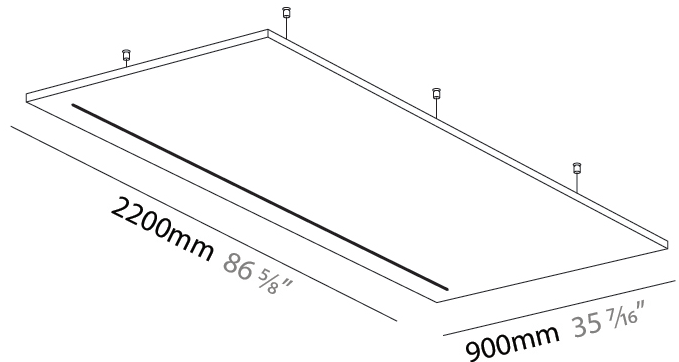

GENERAL

Series: Just Black Acoustic
Brand: Prolicht
Division: Architectural
Mounting Type: Suspension
Mounting Location: Ceiling

PHYSICAL

Shape: Square
Length (mm): 2200
Length (in): 86 ⁵/₈
Width (mm): 900
Width (in): 35 ⁷/₁₆
Height (mm): 41
Height (in): 1 ⁵/₈
Light Distribution: Direct

Fixture Finish: [ANC / ASH / BNA / BTC / BZE / CEL / EGG / EVG / FOG / FOS / FST / FUA / IRI / IRO / KHA / LIC / LIM / MER / MSN / MUS / ONX / PEA / PLU / POL / PPY / RAY / ROY / RST / STE / SWD / TAN / TAU](#)

Holder Finish: [SSR / BKV / CWI / CRY / HAB / LAG / UFT / ITA / RUA / RUR / MIC / FTG / MYG / TWT / LOD / PUS / FRO / FUP / KIA / POP / BLS / SPG / MEY / GOH / GUM / CHC / COM / ABZ / JAG](#)

Fixture Material: Aluminum
Cable Details: [2,000mm / 6,000mm Transparent Cable](#)

ELECTRICAL

Lamp Type: LED
Input Wattage (W): 29
Total Output Wattage (W): 26.4
Dimming: Non-Dimmable
Driver Included: No
Driver Location: Remote
Driver Type: Constant Voltage - Universal
Driver Class: Class 2
Input Voltage (V): 120 - 277
Output Voltage (V): 24

LED

Color Temperature (°K): 2700
Max. Delivered Lumen (lm): 714
Nominal Lumen (lm): 1020
CRI: >90 CRI
Lamp Life (hrs): 80000

OPTICAL

Beam Angle: 30

RATINGS AND CERTIFICATIONS

Certified By: Certified for North American Standards
IP rating: IP20

PROJECT
TYPE
SPECIFIER
QUANTITY
DATE