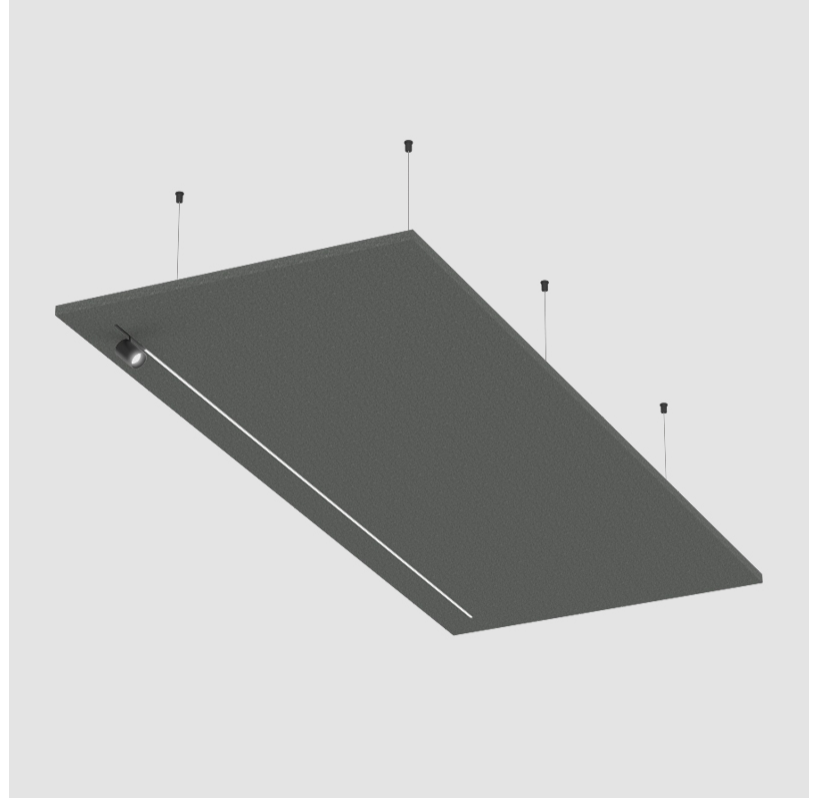

GENERAL

Series: Just Black Acoustic
Brand: Prolicht
Division: Architectural
Mounting Type: Suspension
Mounting Location: Ceiling

PHYSICAL

Shape: Square
Length (mm): 2200
Length (in): 86 ⁵/₈
Width (mm): 900
Width (in): 35 ⁷/₁₆
Height (mm): 41
Height (in): 1 ⁵/₈
Light Distribution: Direct

Fixture Finish: [ANC / ASH / BNA / BTC / BZE / CEL / EGG / EVG / FOG / FOS / FST / FUA / IRI / IRO / KHA / LIC / LIM / MER / MSN / MUS / ONX / PEA / PLU / POL / PPY / RAY / ROY / RST / STE / SWD / TAN / TAU](#)

Holder Finish: [SSR / BKV / CWI / CRY / HAB / LAG / UFT / ITA / RUA / RUR / MIC / FTG / MYG / TWT / LOD / PUS / FRO / FUP / KIA / POP / BLS / SPG / MEY / GOH / GUM / CHC / COM / ABZ / JAG](#)

Fixture Material: Aluminum
Cable Details: [2,000mm / 6,000mm Transparent Cable](#)

ELECTRICAL

Lamp Type: LED
Input Wattage (W): 29
Total Output Wattage (W): 26.4
Dimming: Non-Dimmable
Driver Included: No
Driver Location: Remote
Driver Type: Constant Voltage - Universal
Driver Class: Class 2
Input Voltage (V): 120 - 277
Output Voltage (V): 24

LED

Color Temperature (°K): 2700
Max. Delivered Lumen (lm): 714
Nominal Lumen (lm): 1020
CRI: >90 CRI
Lamp Life (hrs): 80000

OPTICAL

Beam Angle: 30

RATINGS AND CERTIFICATIONS

Certified By: Certified for North American Standards
IP rating: IP20

PROJECT
TYPE
SPECIFIER
QUANTITY
DATE